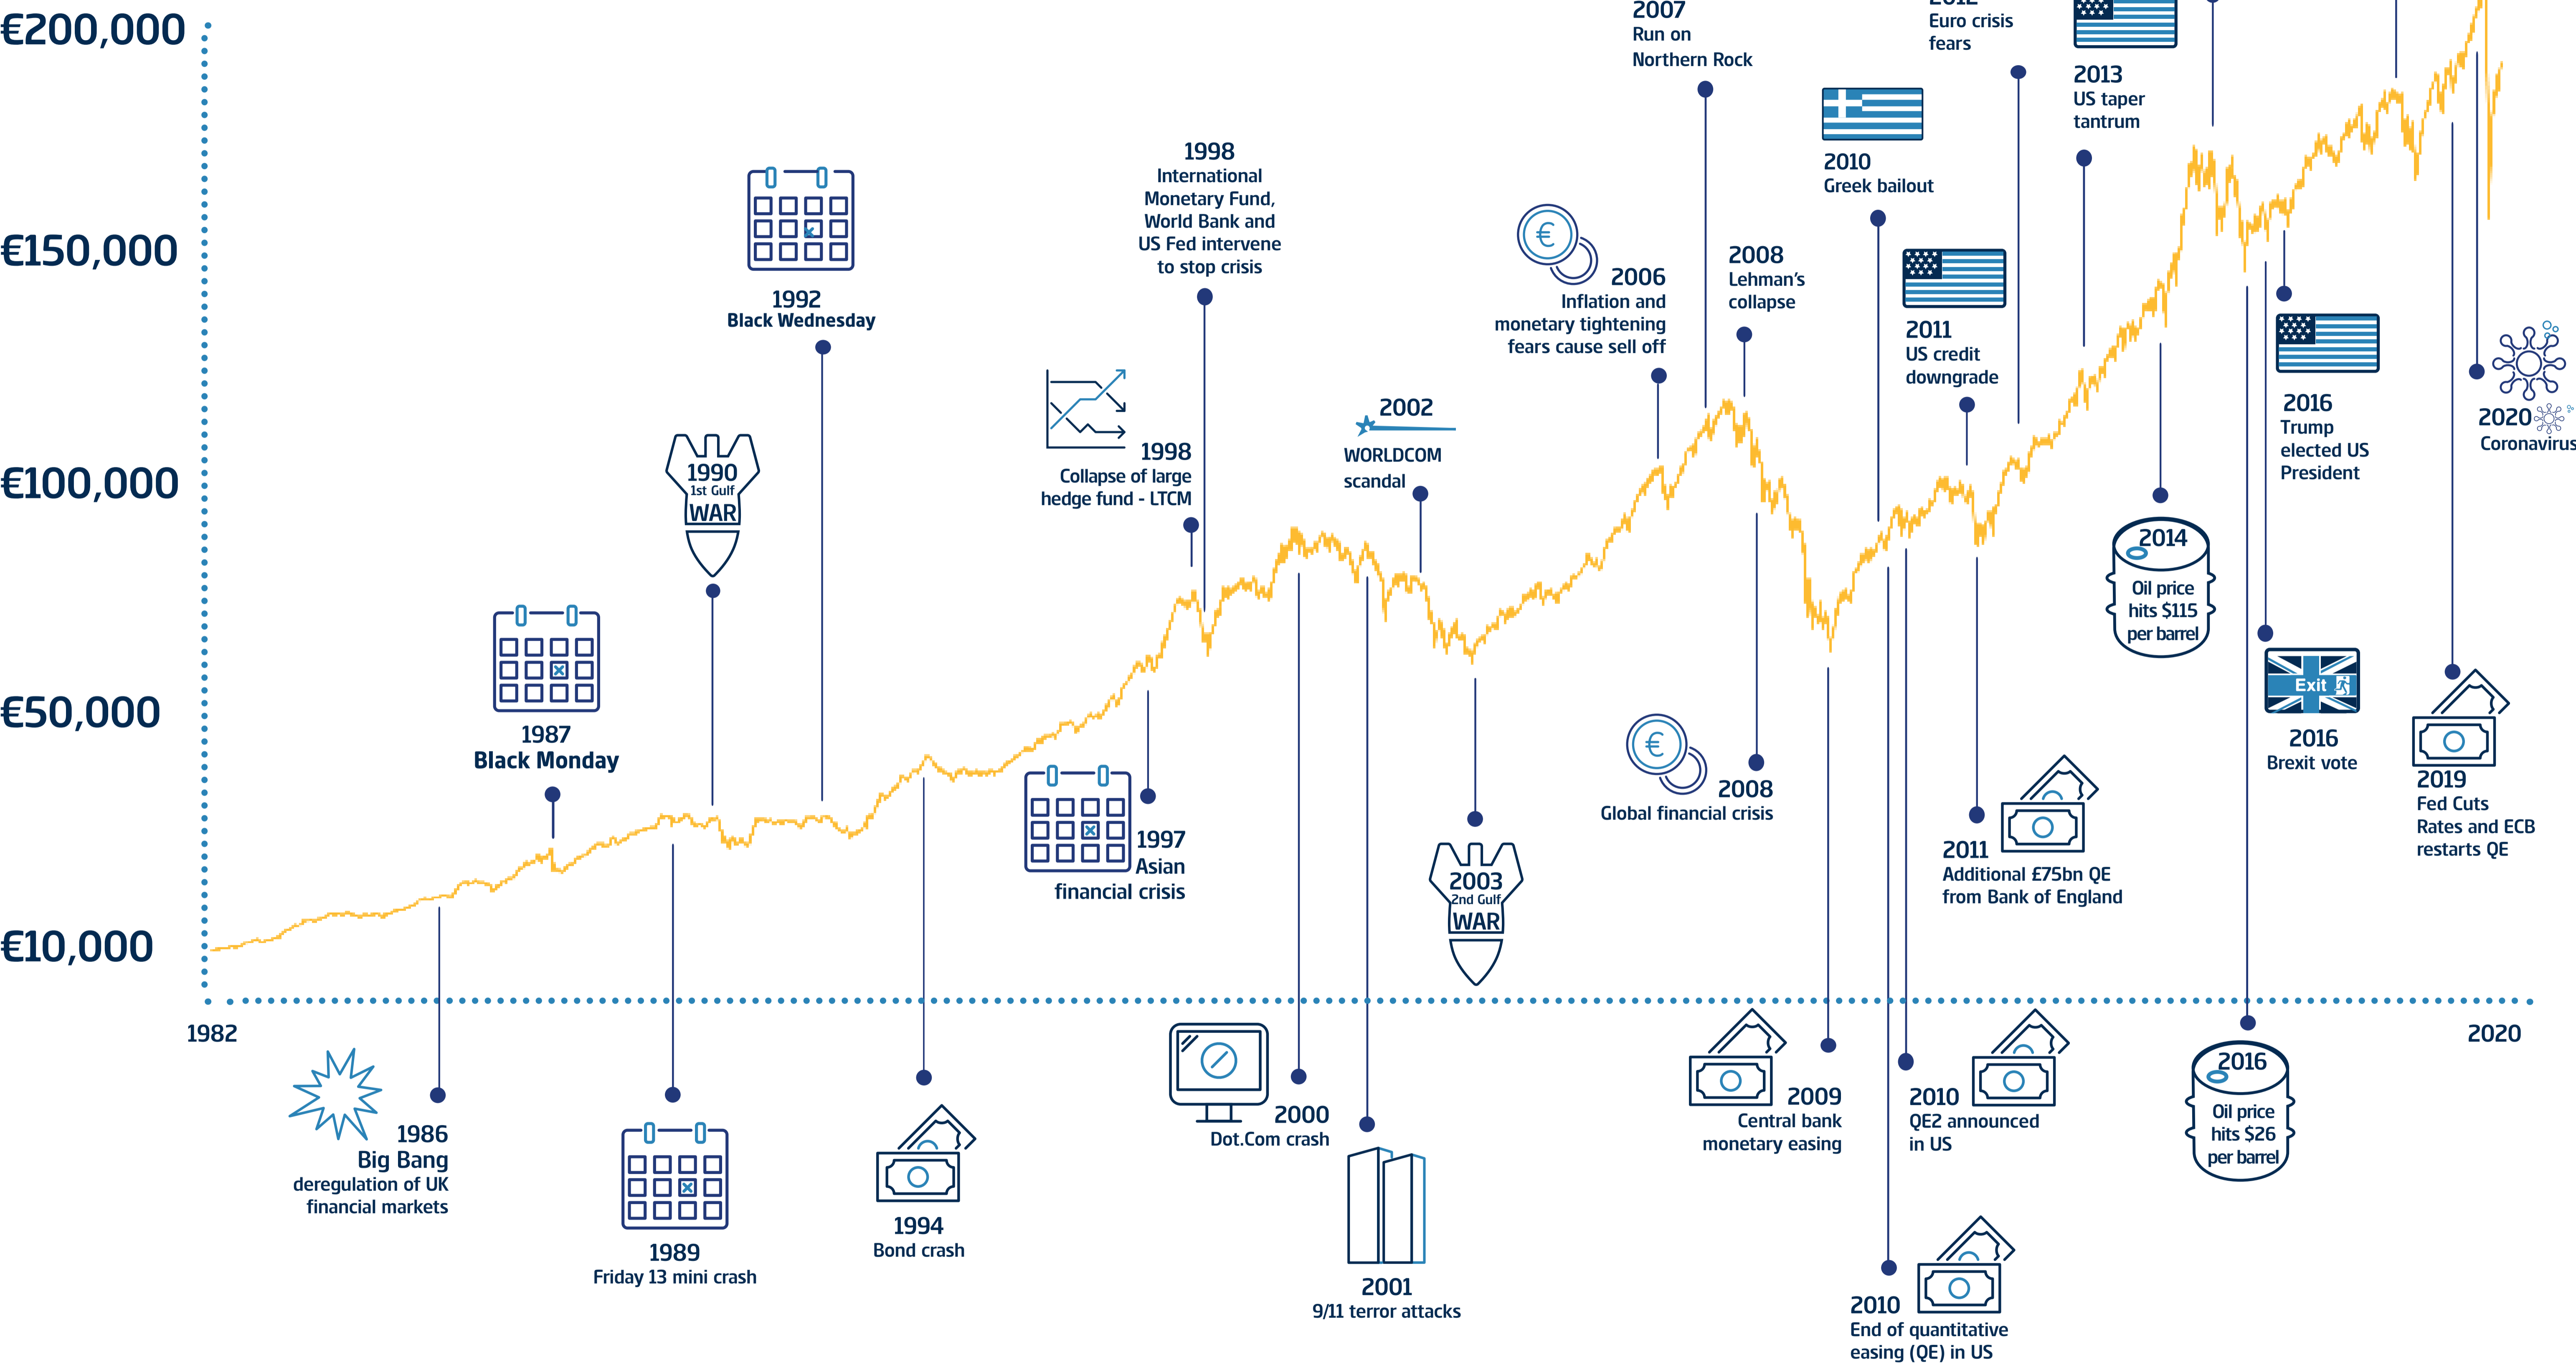

# It's all about time, not timing.

Warning: Past performance is not a reliable guide to future performance

Warning: An investment in this fund may be affected by changes in currency exchange rates

Warning: The value of an investment in this fund may go down as well as up

Warning: If you invest in this fund you may lose some or all of the money you invest

This document does not constitute advice. A decision to invest should not be based on the information in it. Please talk to your financial adviser if you need more information.

Managed Fund performance from February 1982 to May 2020